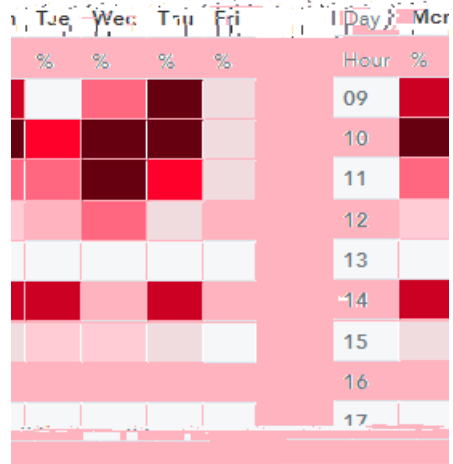

Attendance Heat Map By Day and Month

Attendance Heat Map By Day and Hour

Attendance Heat Map By Day and Hour

Attendance Heat Map By Day and Month

Attendance Heat Map By Day and Month

Attendance Heat Map By Day and Hour

Attendance Heat Map By Day and Month

Attendance Heat Map By Day and Hour

Attendance Heat Map By Day and Month

Attendance Heat Map By Day and Hour

Attendance Heat Map By Day and Month

Attendance Heat Map By Day and Hour

Attendance Heat Map By Day and Month

Day	Mon	Tue	Wed	Thu	Fri	Sat
Month	%	%	%	%	%	%
Aug						
Sep						
Oct						
Nov						
Dec						

Attendance Heat Map By Day and Hour

Day	Mon	Tue	Wed	Thu	Fri	Sat
Hour	%	%	%	%	%	%
09						
10						
11						
12						
13						
14						
15						
16						
17						
18						
19						

Attendance Heat Map By Day and Month

Mon	Tue	Wed	Thu	Fri	Sat	Day
%	%	%	%	%	%	Month
						Jan
						Feb
						Mar
						Apr
						May

Attendance Heat Map By Day and Hour

Day	Mon	Tue	Wed	Thu	Fri	Sat
Hour	%	%	%	%	%	%
08						
09						
10						
11						
12						
13						
14						
15						
16						
17						
18						
21						