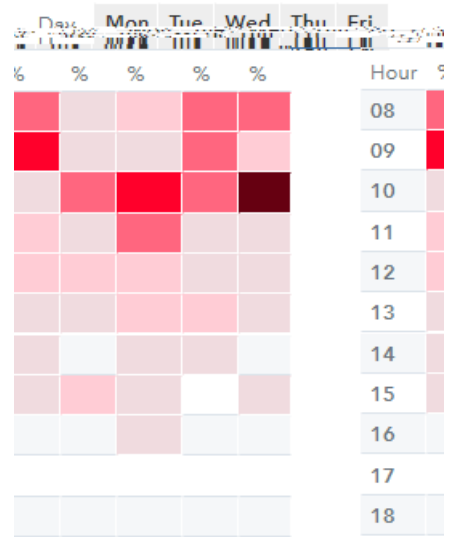

Attendance Heat Map By Day and Month

Attendance Heat Map By Day and Hour

Attendance Heat Map By Day and Hour

Attendance Heat Map By Day and Month

Attendance Heat Map By Day and Month

Attendance Heat Map By Day and Hour

Attendance Heat Map By Day and Month

Attendance Heat Map By Day and Hour

Attendance Heat Map By Day and Month

Attendance Heat Map By Day and Hour

Attendance Heat Map By Day and Month

Attendance Heat Map By Day and Hour

Attendance Heat Map By Day and Month

Day	Mon	Tue	Wed	Thu	Fri	Sat
Month	%	%	%	%	%	%
Aug						
Sep						
Oct						
Nov						
Dec						

Attendance Heat Map By Day and Hour

Day	Mon	Tue	Wed	Thu	Fri	Sat
Hour	%	%	%	%	%	%
09						
10						
11						
12						
13						
14						
15						
16						
17						
18						
19						

Attendance Heat Map By Day and Month

Mon	Tue	Wed	Thu	Fri	Sat	Day
%	%	%	%	%	%	Month
						Jan
						Feb
						Mar
						Apr
						May

Attendance Heat Map By Day and Hour

Day	Mon	Tue	Wed	Thu	Fri	Sat
Hour	%	%	%	%	%	%
08						
09						
10						
11						
12						
13						
14						
15						
16						
17						
18						
21						