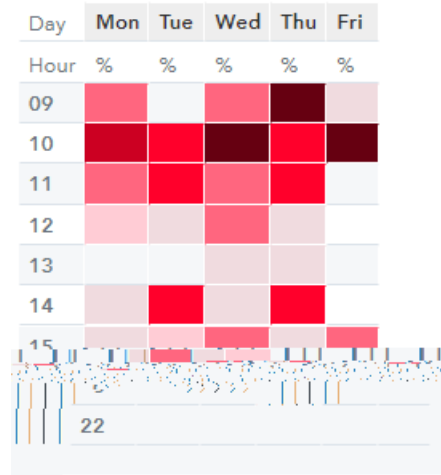

Attendance Heat Map By Day and Month

Attendance Heat Map By Day and Hour

Attendance Heat Map By Day and Hour

Attendance Heat Map By Day and Month

Attendance Heat Map By Day and Month

Attendance Heat Map By Day and Hour

Attendance Heat Map By Day and Month

Attendance Heat Map By Day and Hour

Attendance Heat Map By Day and Month

Attendance Heat Map By Day and Hour

Attendance Heat Map By Day and Month

Attendance Heat Map By Day and Hour

Attendance Heat Map By Day and Month

Day	Mon	Tue	Wed	Thu	Fri	Sat
Month	%	%	%	%	%	%
Aug						
Sep						
Oct						
Nov						
Dec						

Attendance Heat Map By Day and Hour

Day	Mon	Tue	Wed	Thu	Fri	Sat
Hour	%	%	%	%	%	%
09						
10						
11						
12						
13						
14						
15						
16						
17						
18						
19						

Attendance Heat Map By Day and Month

Mon	Tue	Wed	Thu	Fri	Sat	Day
%	%	%	%	%	%	Month
						Jan
						Feb
						Mar
						Apr
						May

Attendance Heat Map By Day and Hour

Day	Mon	Tue	Wed	Thu	Fri	Sat
Hour	%	%	%	%	%	%
08						
09						
10						
11						
12						
13						
14						
15						
16						
17						
18						
21						