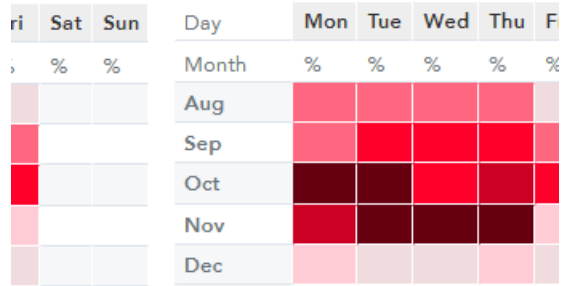

Attendance Heat Map By Day and Month

Attendance Heat Map By Day and Hour

Attendance Heat Map By Day and Hour

Attendance Heat Map By Day and Month

Attendance Heat Map By Day and Month

Attendance Heat Map By Day and Hour

Attendance Heat Map By Day and Month

Attendance Heat Map By Day and Hour

Attendance Heat Map By Day and Month

Attendance Heat Map By Day and Hour

Attendance Heat Map By Day and Month

Attendance Heat Map By Day and Hour