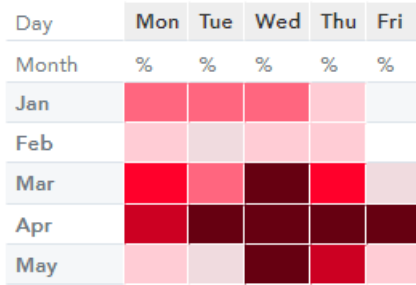

Attendance Heat Map By Day and Month

Attendance Heat Map By Day and Hour

Attendance Heat Map By Day and Hour

Attendance Heat Map By Day and Month

Attendance Heat Map By Day and Month

Attendance Heat Map By Day and Hour

Attendance Heat Map By Day and Month

Attendance Heat Map By Day and Hour

Attendance Heat Map By Day and Month

Attendance Heat Map By Day and Hour

Attendance Heat Map By Day and Month

Attendance Heat Map By Day and Hour

Attendance Heat Map By Day and Month

Day	Mon	Tue	Wed	Thu	Fri	Sat
Month	%	%	%	%	%	%
Aug						
Sep						
Oct						
Nov						
Dec						

Attendance Heat Map By Day and Hour

Day	Mon	Tue	Wed	Thu	Fri	Sat
Hour	%	%	%	%	%	%
09						
10						
11						
12						
13						
14						
15						
16						
17						
18						
19						

Attendance Heat Map By Day and Month

Mon	Tue	Wed	Thu	Fri	Sat	Day
%	%	%	%	%	%	Month
						Jan
						Feb
						Mar
						Apr
						May

Attendance Heat Map By Day and Hour

Day	Mon	Tue	Wed	Thu	Fri	Sat
Hour	%	%	%	%	%	%
08						
09						
10						
11						
12						
13						
14						
15						
16						
17						
18						
21						