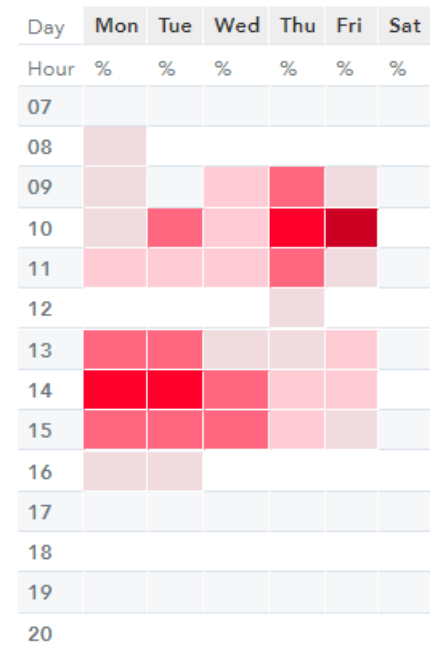

Attendance Heat Map By Day and Month

Attendance Heat Map By Day and Hour

Attendance Heat Map By Day and Hour

Attendance Heat Map By Day and Month

Attendance Heat Map By Day and Month

Attendance Heat Map By Day and Hour

Attendance Heat Map By Day and Month

Attendance Heat Map By Day and Hour

Attendance Heat Map By Day and Month

Attendance Heat Map By Day and Hour

Attendance Heat Map By Day and Month

Attendance Heat Map By Day and Hour

Attendance Heat Map By Day and Month

Day	Mon	Tue	Wed	Thu	Fri	Sat
Month	%	%	%	%	%	%
Aug						
Sep						
Oct						
Nov						
Dec						

Attendance Heat Map By Day and Hour

Day	Mon	Tue	Wed	Thu	Fri	Sat
Hour	%	%	%	%	%	%
09						
10						
11						
12						
13						
14						
15						
16						
17						
18						
19						

Attendance Heat Map By Day and Month

Mon	Tue	Wed	Thu	Fri	Sat	Day
%	%	%	%	%	%	Month
						Jan
						Feb
						Mar
						Apr
						May

Attendance Heat Map By Day and Hour

Day	Mon	Tue	Wed	Thu	Fri	Sat
Hour	%	%	%	%	%	%
08						
09						
10						
11						
12						
13						
14						
15						
16						
17						
18						
21						