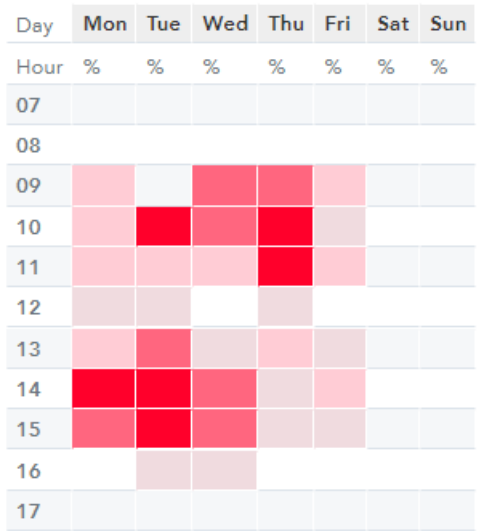

Attendance Heat Map By Day and Month

Attendance Heat Map By Day and Hour

Attendance Heat Map By Day and Hour

Attendance Heat Map By Day and Month

Attendance Heat Map By Day and Month

Attendance Heat Map By Day and Hour

Attendance Heat Map By Day and Month

Attendance Heat Map By Day and Hour

Attendance Heat Map By Day and Month

Attendance Heat Map By Day and Hour

Attendance Heat Map By Day and Month

Attendance Heat Map By Day and Hour

Attendance Heat Map By Day and Month

Day	Mon	Tue	Wed	Thu	Fri	Sat
Month	%	%	%	%	%	%
Aug						
Sep						
Oct						
Nov						
Dec						

Attendance Heat Map By Day and Hour

Day	Mon	Tue	Wed	Thu	Fri	Sat
Hour	%	%	%	%	%	%
09						
10						
11						
12						
13						
14						
15						
16						
17						
18						
19						

Attendance Heat Map By Day and Month

Mon	Tue	Wed	Thu	Fri	Sat	Day
%	%	%	%	%	%	Month
						Jan
						Feb
						Mar
						Apr
						May

Attendance Heat Map By Day and Hour

Day	Mon	Tue	Wed	Thu	Fri	Sat
Hour	%	%	%	%	%	%
08						
09						
10						
11						
12						
13						
14						
15						
16						
17						
18						
21						