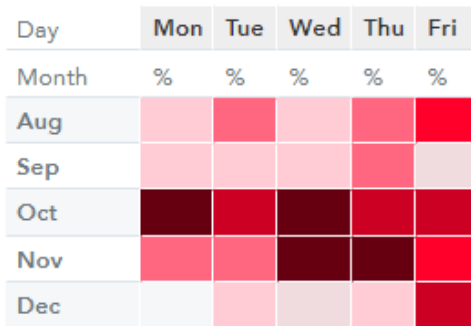

Attendance Heat Map By Day and Month

Attendance Heat Map By Day and Hour

Attendance Heat Map By Day and Hour

Attendance Heat Map By Day and Month

Attendance Heat Map By Day and Month

Attendance Heat Map By Day and Hour

Attendance Heat Map By Day and Month

Attendance Heat Map By Day and Hour

Attendance Heat Map By Day and Month

Attendance Heat Map By Day and Hour

Attendance Heat Map By Day and Month

Attendance Heat Map By Day and Hour

Attendance Heat Map By Day and Month

Day	Mon	Tue	Wed	Thu	Fri	Sat
Month	%	%	%	%	%	%
Aug						
Sep						
Oct						
Nov						
Dec						

Attendance Heat Map By Day and Hour

Day	Mon	Tue	Wed	Thu	Fri	Sat
Hour	%	%	%	%	%	%
09						
10						
11						
12						
13						
14						
15						
16						
17						
18						
19						

Attendance Heat Map By Day and Month

Mon	Tue	Wed	Thu	Fri	Sat	Day
%	%	%	%	%	%	Month
						Jan
						Feb
						Mar
						Apr
						May

Attendance Heat Map By Day and Hour

Day	Mon	Tue	Wed	Thu	Fri	Sat
Hour	%	%	%	%	%	%
08						
09						
10						
11						
12						
13						
14						
15						
16						
17						
18						
21						