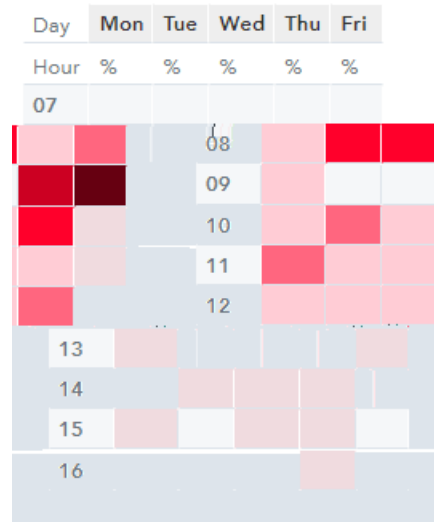

Attendance Heat Map By Day and Month

Attendance Heat Map By Day and Hour

Attendance Heat Map By Day and Hour

Attendance Heat Map By Day and Month

Attendance Heat Map By Day and Month

Attendance Heat Map By Day and Hour

Attendance Heat Map By Day and Month

Attendance Heat Map By Day and Hour

Attendance Heat Map By Day and Month

Attendance Heat Map By Day and Hour

Attendance Heat Map By Day and Month

Attendance Heat Map By Day and Hour

Attendance Heat Map By Day and Month

Day	Mon	Tue	Wed	Thu	Fri	Sat
Month	%	%	%	%	%	%
Aug						
Sep						
Oct						
Nov						
Dec						

Attendance Heat Map By Day and Hour

Day	Mon	Tue	Wed	Thu	Fri	Sat
Hour	%	%	%	%	%	%
09						
10						
11						
12						
13						
14						
15						
16						
17						
18						
19						

Attendance Heat Map By Day and Month

Mon	Tue	Wed	Thu	Fri	Sat	Day
%	%	%	%	%	%	Month
						Jan
						Feb
						Mar
						Apr
						May

Attendance Heat Map By Day and Hour

Day	Mon	Tue	Wed	Thu	Fri	Sat
Hour	%	%	%	%	%	%
08						
09						
10						
11						
12						
13						
14						
15						
16						
17						
18						
21						