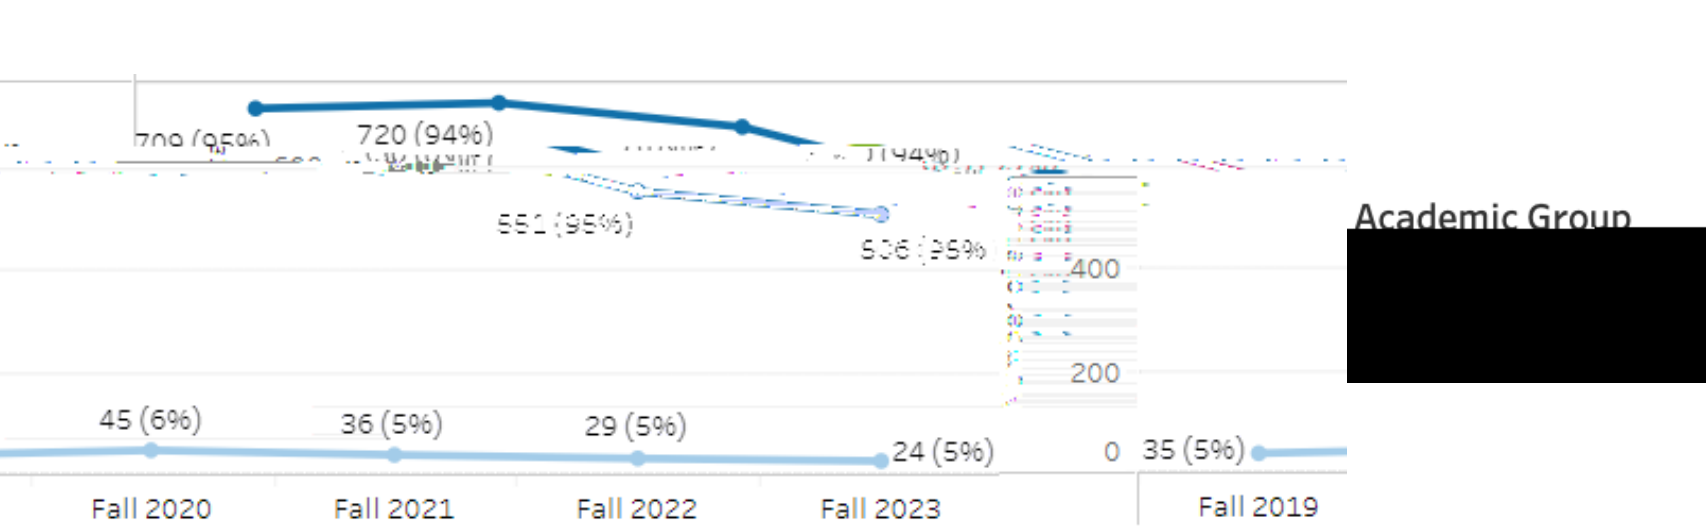

Enrollment has declined 38% in the last 5 years

Almost half (43.8%) are URM (40.2% Latinx, 5.4% Black)

21% of undergraduates graduated in 2022-23

URM Frosh (F): 5.6 years  
URM Transfer (T): 5.1 Years

For more information, check out Pioneer Insights.